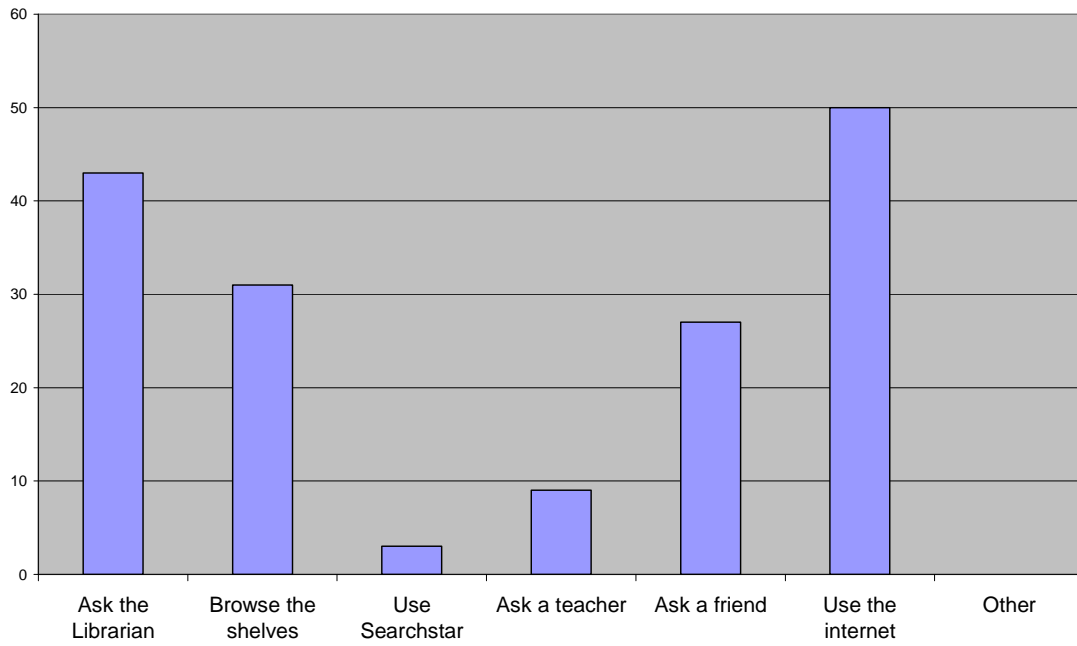

Year 13

Question 4 Do you find the information you need?

Year 12

Year 13