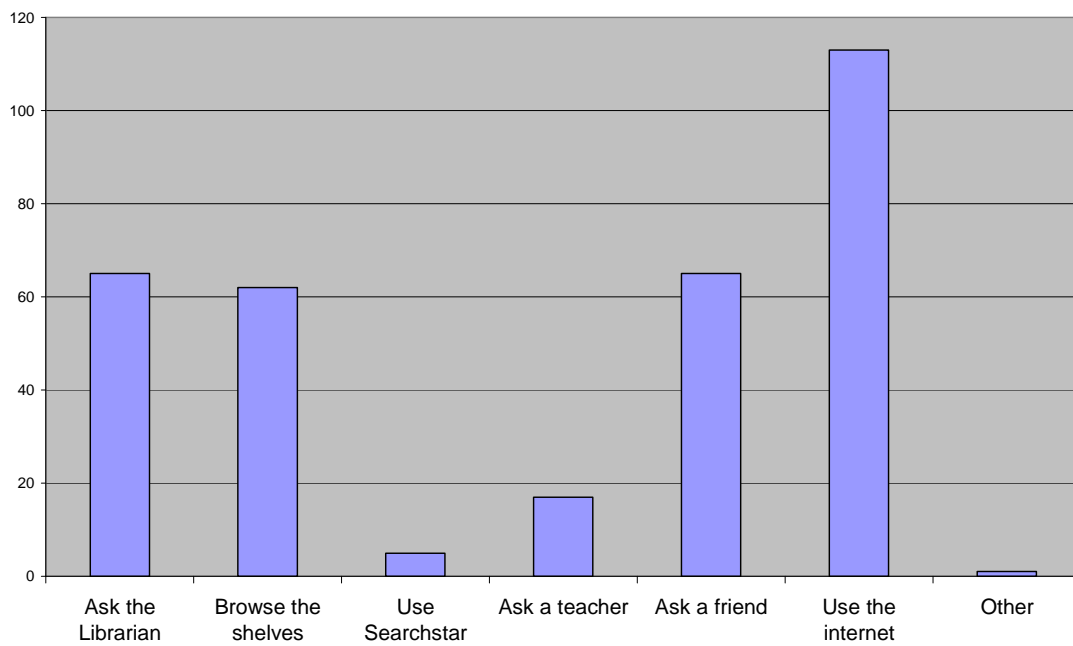

Question 3
How do you usually find the information you need?

Year 12