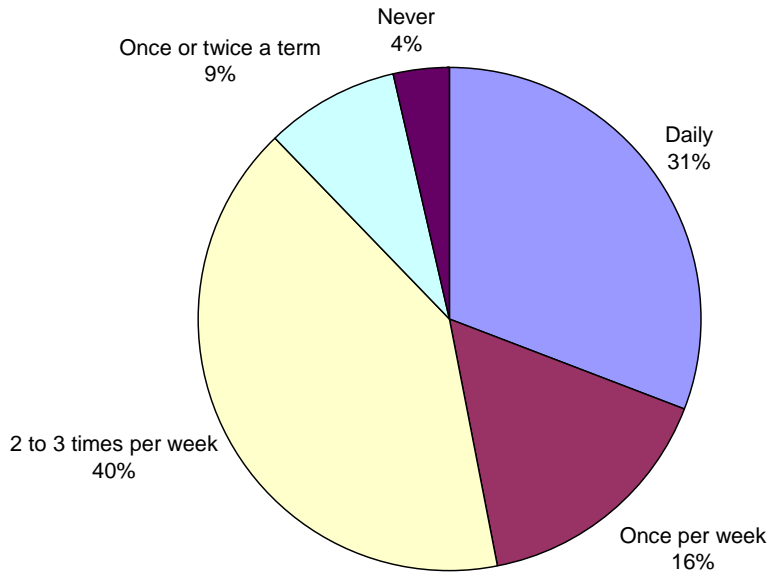

Sixth Form Student Survey Results 2011

Question 1

How often do you use the Learning Resource Centre?

Year 12

Year 13

Question 2
Do the opening hours suit your needs?

Year 12

Year 13

Question 3
How do you usually find the information you need?

Year 12

Year 13

Question 4 Do you find the information you need?

Year 12

Year 13

Question 5 How often do you use the following resources?

Year 12