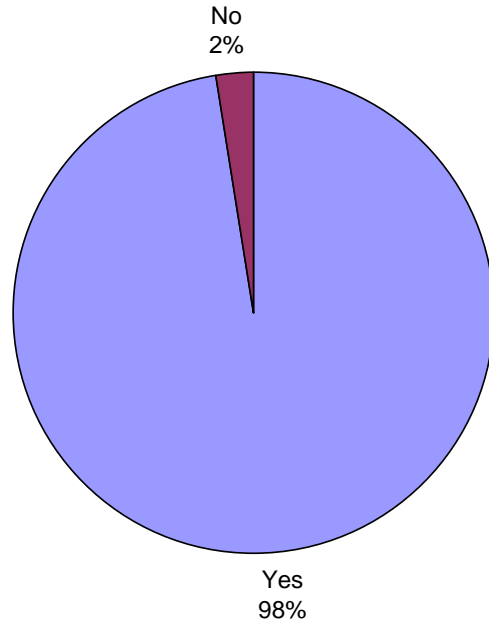

Sixth Form Student Survey Results 2011

Question 1

How often do you use the Learning Resource Centre?

Year 12

Year 13

Question 2
Do the opening hours suit your needs?

Year 12

Year 13

Question 3
How do you usually find the information you need?

Year 12

Year 13

Question 4 Do you find the information you need?

Year 12

Year 13

Question 5 How often do you use the following resources?

Year 12