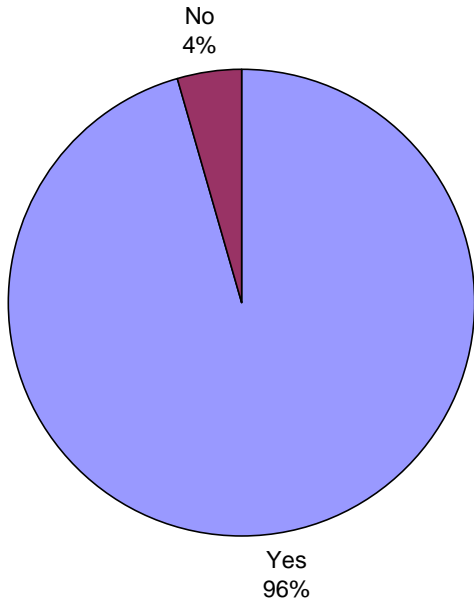

Sixth Form Student Survey Results 2011

Question 1

How often do you use the Learning Resource Centre?

Year 12

Year 13

Question 2
Do the opening hours suit your needs?

Year 12

Year 13

Question 3
How do you usually find the information you need?

Year 12

Year 13

Question 4 Do you find the information you need?

Year 12

Year 13

Question 5 How often do you use the following resources?

Year 12