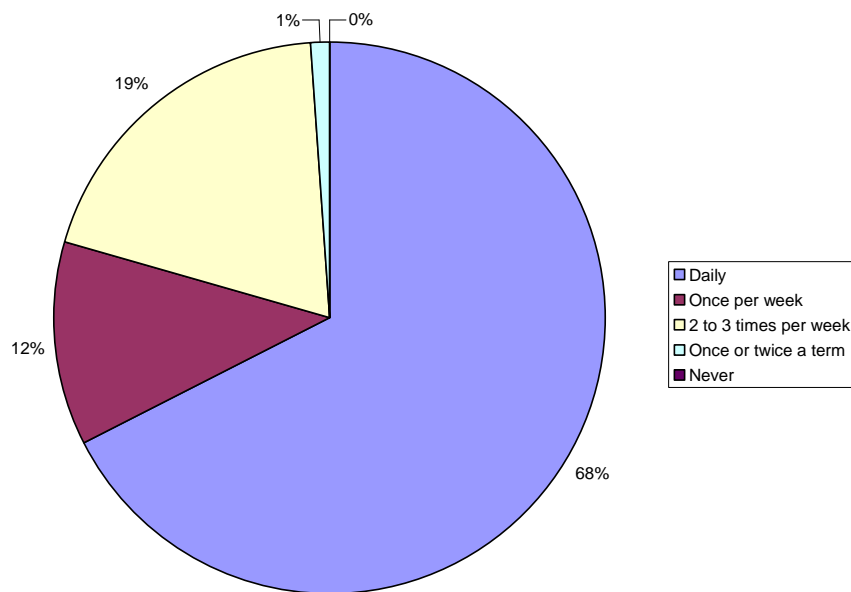

Sixth Form Student Survey Results 2011

Question 1

How often do you use the Learning Resource Centre?

Year 12

Year 13

Question 2
Do the opening hours suit your needs?

Year 12

Year 13

Question 3
How do you usually find the information you need?

Year 12

Year 13

Question 4 Do you find the information you need?

Year 12

Year 13

Question 5 How often do you use the following resources?

Year 12